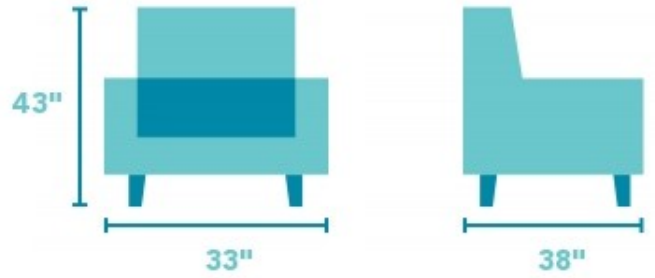

Perth

FABRIC CHAIR | 0112-10

33"W x 38"D x 43"H
20"SH x 22"SW x 22"SD x 25"AH

Product Details

- Blue Steel Spring unit
- Attached back cushion
- Reversible plush seat cushion
- Florentine wood finish (all wood finish options are available)
- Black Nickel nailhead trim (all nailhead trim options are available)
- Coordinating Perth ottoman is available.