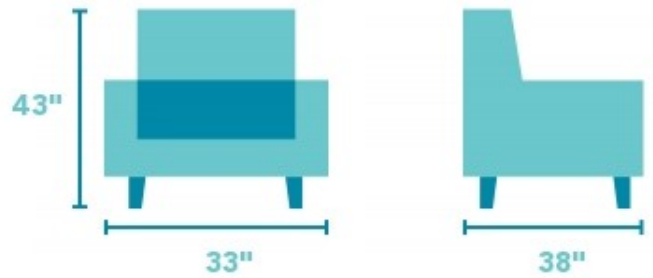

Perth

FABRIC CHAIR | 0112-10

33"W x 38"D x 43"H
20"SH x 22"SW x 22"SD x 25"AH

Product Details

- Blue Steel Spring unit
- Attached back cushion
- Reversible plush seat cushion
- Florentine wood finish (all wood finish options are available)
- Black Nickel nailhead trim (all nailhead trim options are available)
- Coordinating Perth ottoman is available.