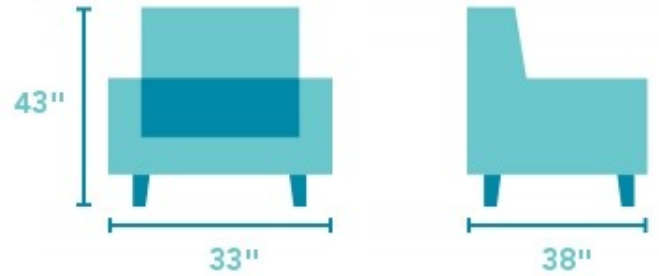

Perth

FABRIC CHAIR | 0112-10

33"W x 38"D x 43"H
20"SH x 22"SW x 22"SD x 25"AH

Product Details

- Blue Steel Spring unit
- Attached back cushion
- Reversible plush seat cushion
- Florentine wood finish (all wood finish options are available)
- Black Nickel nailhead trim (all nailhead trim options are available)
- Coordinating Perth ottoman is available.