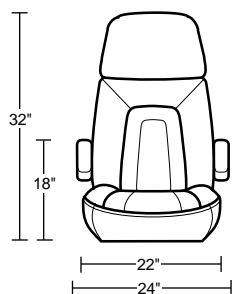

572 bucket seat is upholstered with a softly shirred inset panel on both the seat and inback that highlights comfort and fine automotive fashion.

5139 bench features three adjustable-height headrests.

572 bucket seat features seat back map pocket for easy access and storage.

vanpak 79

FMVSS
certifiable

Flexsteel®
Excellence in Vehicle Seating

Dubuque, IA • New Paris, IN
Elkhart, IN • Riverside, CA

DIMENSIONS

572 DBSR

5139-58 QS