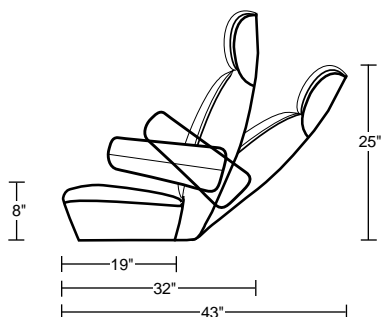

572 bucket seat is upholstered with a softly shirred inset panel on both the seat and inback that highlights comfort and fine automotive fashion.

5139 bench features three adjustable-height headrests.

572 bucket seat features seat back map pocket for easy access and storage.

vanpak 79

FMVSS
certifiable

Flexsteel®
Excellence in Vehicle Seating

Dubuque, IA • New Paris, IN
Elkhart, IN • Riverside, CA

DIMENSIONS

572 DBSR

5139-58 QS