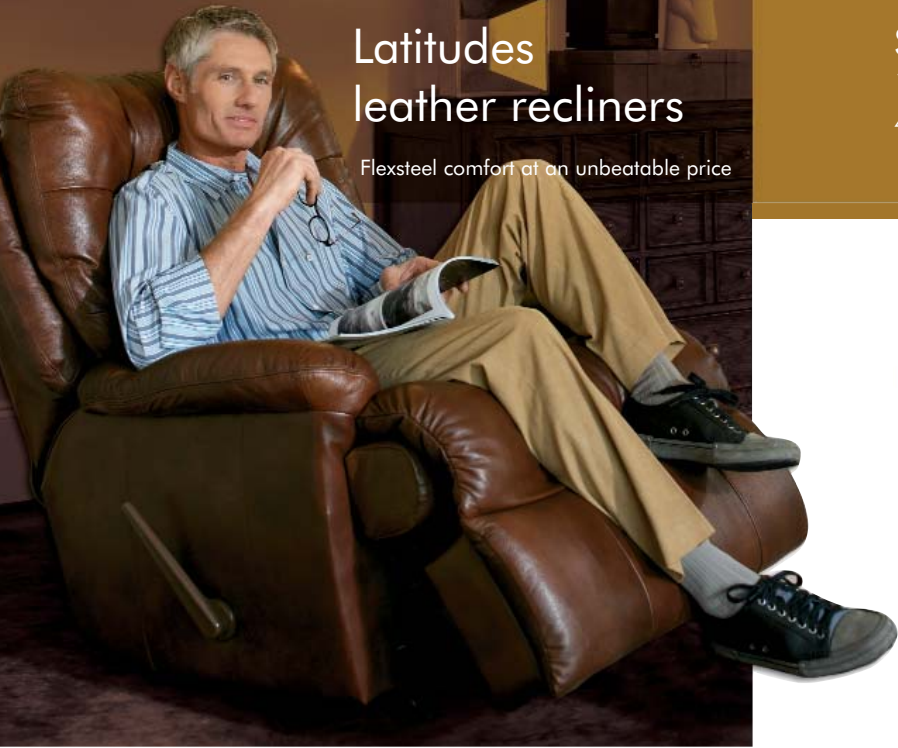

Latitudes leather recliners

Flexsteel comfort at an unbeatable price

St. Albert

1168 Leather Recliner

43"H x 34"W x 38"D