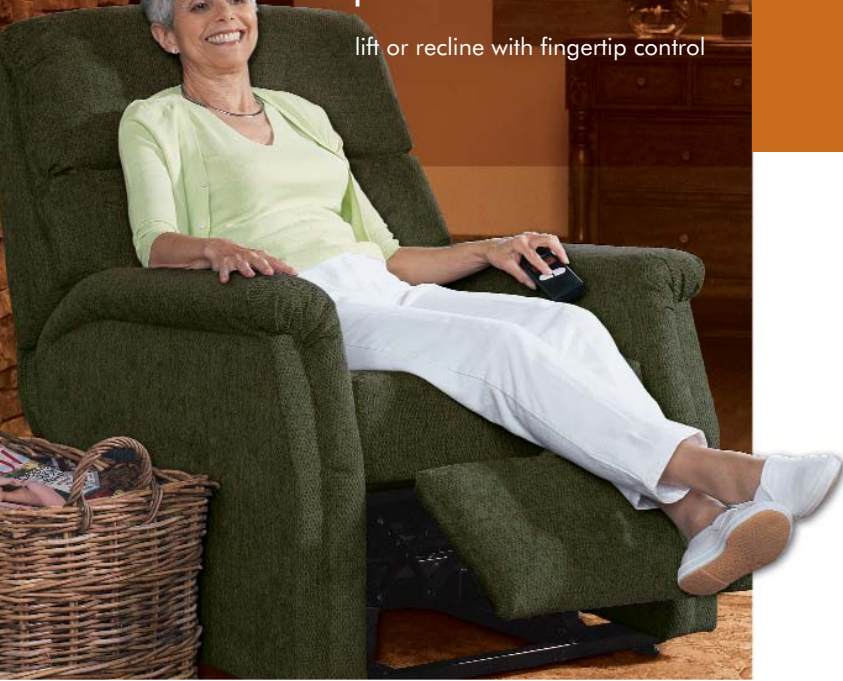

41"H x 40"W x 38"D

Jamison

1225 Leather Recliner

41"H x 37"W x 43"D

power lift recliners

lift or recline with fingertip control

Geneva

312R Leather Lift Recliner

42"H x 37"W x 38"D

optional heat /massage available

Geneva

214R Lift Recliner

42"H x 37"W x 38"D

optional heat /massage available

Stuart

546R Lift Recliner